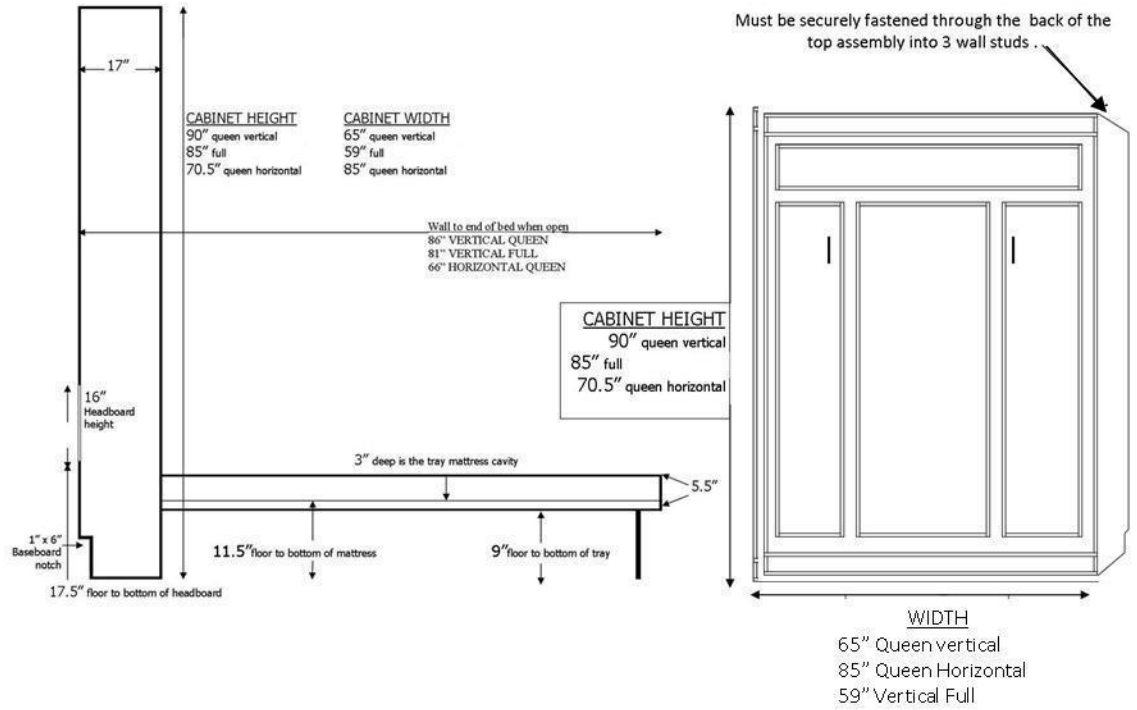

PORTOLA COLLECTION

Made in the U.S.A. from Farm Grown European Beech solids and Birch veneers for superior durability.

- Sku: **PV50** Vertical Queen
- Sku: **PS50** Horizontal Queen
- Sku: **PV46** Vertical Full