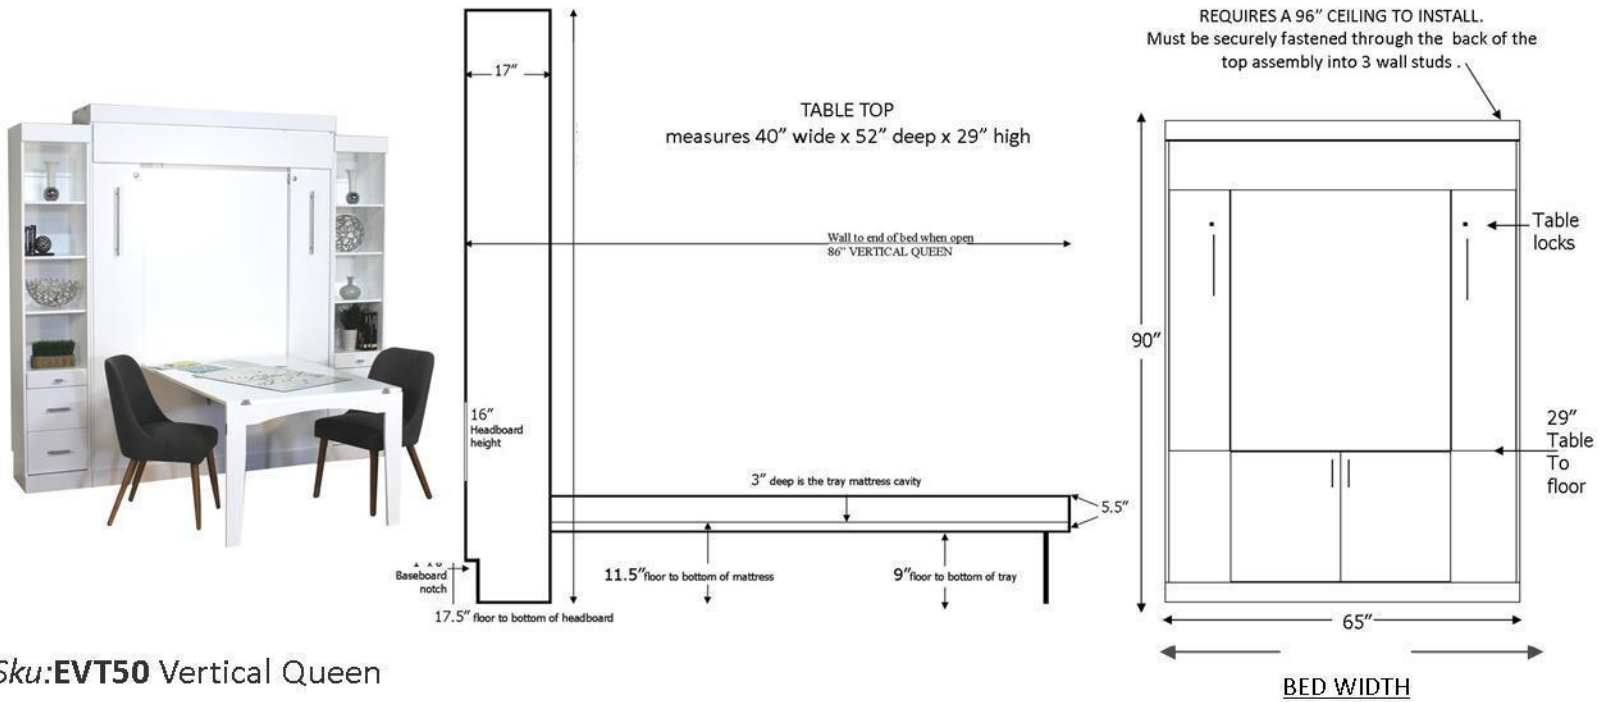

EURO TABLE BED COLLECTION

Finish Options:

Hardware Options:

Table Bed Locks and Hinge:

BLACK SILVER

LED Light Option:

You can add 2 LED lights to any of the Vertical Murphy Wallbeds models.

2 LED LIGHTS ARE RECESSED IN THE TOP ASSEMBLY ON / OFF SWITCH AND USB CHARGING PORT ARE ON THE HEADBOARD