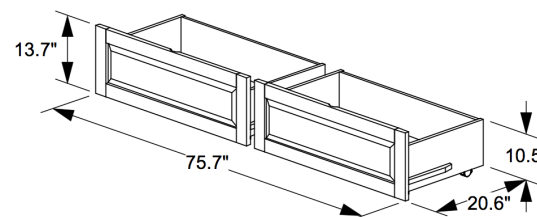

**Ginger Full Full Bunk (Packed in 4 Boxes)**

	Box H	Box W	Box L	Cubes	Net Wt.	Gr. Wt.
Upper Bunk - Box 1 of 4	120mm	950mm	1570mm	0.179m3	31.0Kg	36.0Kg
PBFF1-GIN-	4.7"	37.4"	61.8"	6.32cuft	68.3lb	79.4lb
Lower Bunk - Box 2 of 4	120mm	995mm	1570mm	0.187m3	31.0Kg	36.0Kg
PBFF2-GIN-	4.7"	39.2"	61.8"	6.62cuft	68.3lb	79.4lb
Ladder & Rails - Box 3 of 4	210mm	510mm	1985mm	0.213m3	36.5Kg	40.5Kg
PBFF3-GIN-	8.3"	20.1"	78.1"	7.51cuft	80.5lb	89.3lb
Full Slats - Box 4 of 4	205mm	245mm	1425mm	0.072m3	31.0Kg	32.0Kg
PBFF4-GIN	8.1"	9.6"	56.1"	2.53cuft	68.3lb	70.5lb

**Cinnamon Trundle Bed (Packed in 2 Boxes)**

	Box H	Box W	Box L	Cubes	Net Wt.	Gr. Wt.
Rails - Box 1 of 2	100mm	380mm	1970mm	0.075m3	13.0Kg	15.0Kg
PBT1-TWN-	3.9"	15.0"	77.6"	2.64cuft	28.7lb	33.1lb
Slats - Box 2 of 2	130mm	160mm	1030mm	0.021m3	8.5Kg	9.5Kg
PBT2-TWN-	5.1"	6.3"	40.6"	0.76cuft	18.7lb	20.9lb

**Cinnamon Storage Drawers (1 Pair per Box)**

	Box H	Box W	Box L	Cubes	Net Wt.	Gr. Wt.
Twin/Full	124mm	512mm	1062mm	0.067m3	23.0Kg	24.0Kg
PDR-TWN/FUL-	4.9"	20.2"	41.8"	2.38cuft	50.7lb	52.9lb

**Assembled Product and Carton Dimensions\***