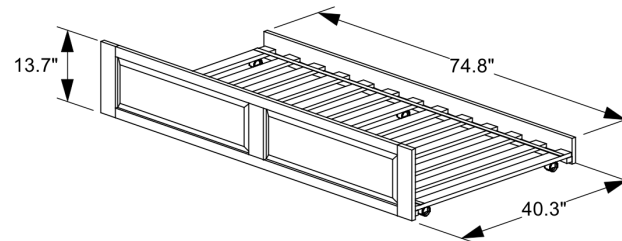

**Ginger Full Full Bunk (Packed in 4 Boxes)**

	Box H	Box W	Box L	Cubes	Net Wt.	Gr. Wt.
Upper Bunk - Box 1 of 4	120mm	950mm	1570mm	0.179m3	31.0Kg	36.0Kg
PBFF1-GIN-	4.7"	37.4"	61.8"	6.32cuft	68.3lb	79.4lb
Lower Bunk - Box 2 of 4	120mm	995mm	1570mm	0.187m3	31.0Kg	36.0Kg
PBFF2-GIN-	4.7"	39.2"	61.8"	6.62cuft	68.3lb	79.4lb
Ladder & Rails - Box 3 of 4	210mm	510mm	1985mm	0.213m3	36.5Kg	40.5Kg
PBFF3-GIN-	8.3"	20.1"	78.1"	7.51cuft	80.5lb	89.3lb
Full Slats - Box 4 of 4	205mm	245mm	1425mm	0.072m3	31.0Kg	32.0Kg
PBFF4-GIN	8.1"	9.6"	56.1"	2.53cuft	68.3lb	70.5lb

**Cinnamon Trundle Bed (Packed in 2 Boxes)**

	Box H	Box W	Box L	Cubes	Net Wt.	Gr. Wt.
Rails - Box 1 of 2	100mm	380mm	1970mm	0.075m3	13.0Kg	15.0Kg
PBT1-TWN-	3.9"	15.0"	77.6"	2.64cuft	28.7lb	33.1lb
Slats - Box 2 of 2	130mm	160mm	1030mm	0.021m3	8.5Kg	9.5Kg
PBT2-TWN-	5.1"	6.3"	40.6"	0.76cuft	18.7lb	20.9lb

**Cinnamon Storage Drawers (1 Pair per Box)**

	Box H	Box W	Box L	Cubes	Net Wt.	Gr. Wt.
Twin/Full	124mm	512mm	1062mm	0.067m3	23.0Kg	24.0Kg
PDR-TWN/FUL-	4.9"	20.2"	41.8"	2.38cuft	50.7lb	52.9lb

**Assembled Product and Carton Dimensions\***